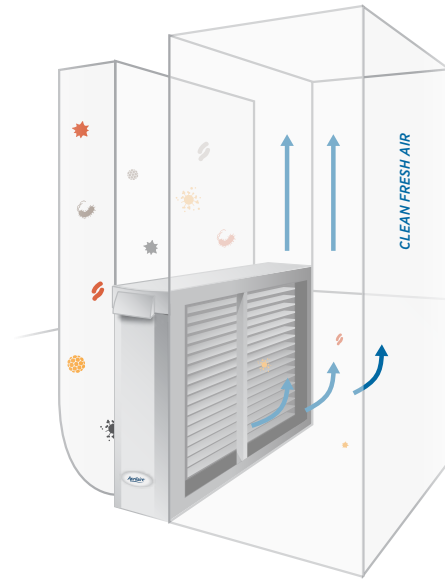

- + In addition to visible contaminants, there's an alarming concentration of harmful particles that are invisible to the human eye. Particulate matter like this is the leading cause of poor indoor air, and it's found in 85% of homes.*

- + Every time you dust or vacuum, you actually increase particulate concentration in the air.

- + It's not just your family that suffers. Polluted air can also have a damaging effect on your furniture, appliances and electronics, and especially your heating and cooling system.

Same protection is recommended for all HVAC types. Including downflow, upflow and horizontal configurations.

Standard 1" Filter

Only 3.4 sq. ft.

LESS media to filter out harmful particles

CONTROL HEALTH

A whole-home air purifier removes particulates and irritants throughout your home. That includes mold spores, pet dander, dust mites, bacteria, pollen and even viruses. By removing these harmful contaminants, you'll help reduce the risk of asthma attacks and allergic reactions.